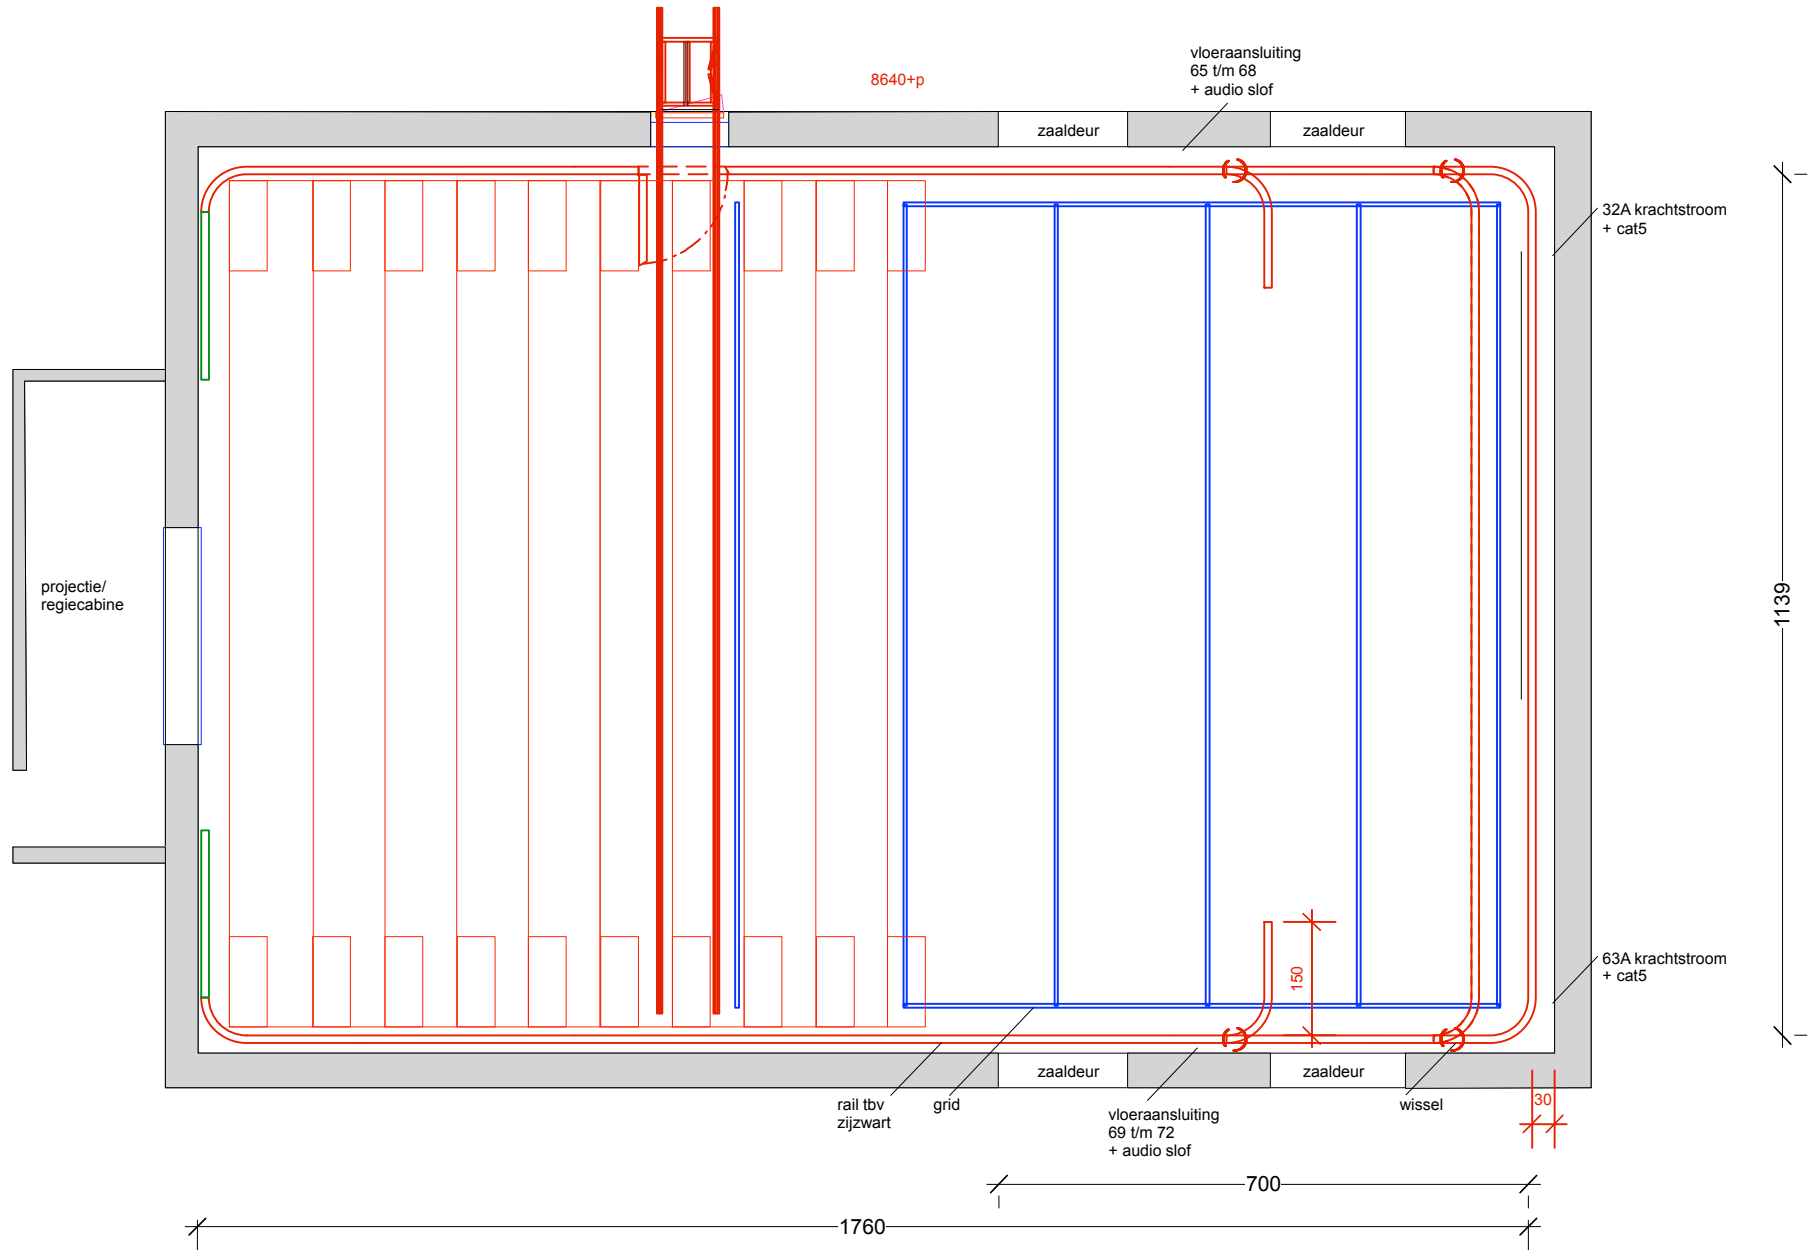

afmetingen goederenlift: 419 (l) x 240 (b) x 230 (h)

ALL MEASUREMENTS NEED TO BE CHECKED ON LOCATION